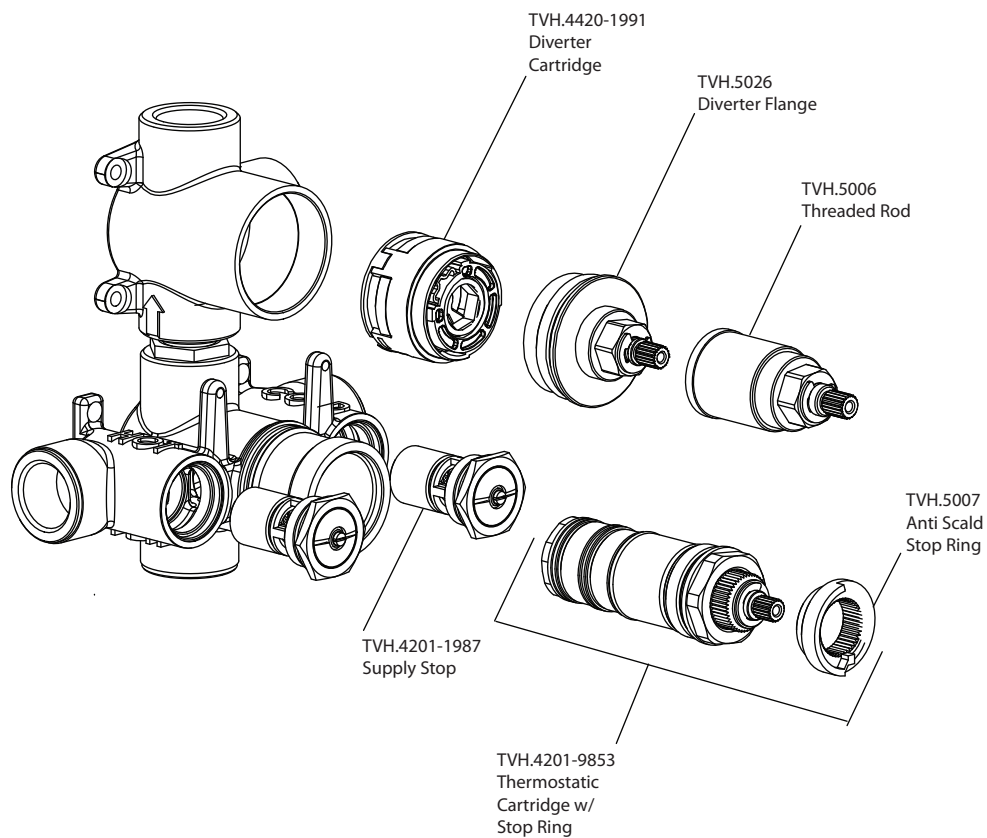

Product Parts Breakdown

isenberg
innovation+design

TVH.4420

Ver 2.53